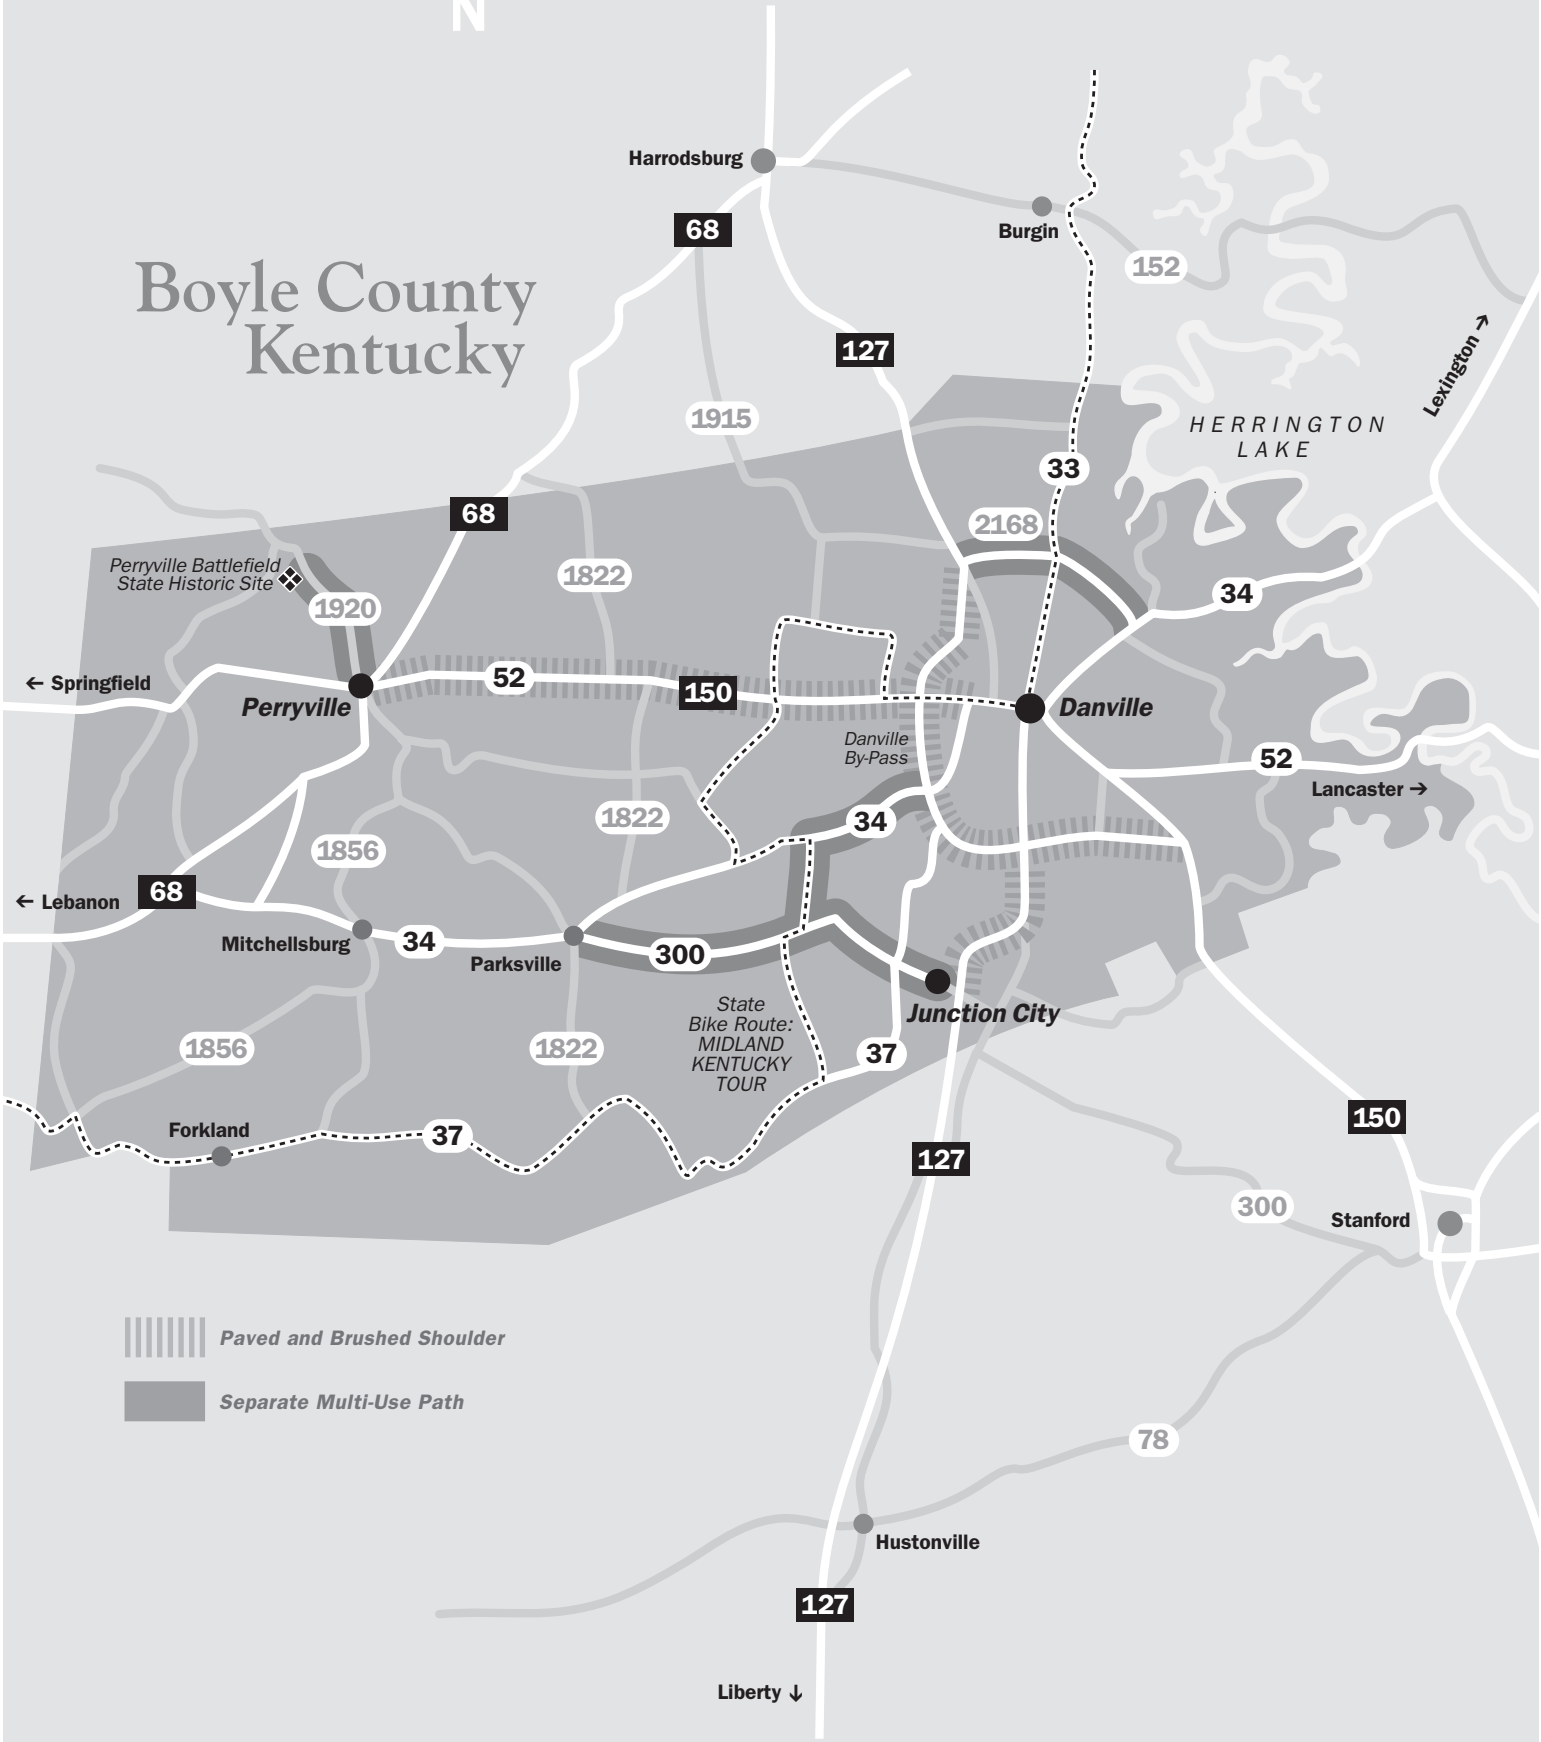

# Boyle County Kentucky

Perryville Battlefield  
State Historic Site

HERRINGTON  
LAKE

Danville  
By-Pass

State  
Bike Route:  
MIDLAND  
KENTUCKY  
TOUR

-  Paved and Brushed Shoulder
-  Separate Multi-Use Path

- 1** Corridor One  
Perryville Road
- 2** Corridor Two  
Lexington Road
- 3** Corridor Three  
Lebanon Road
- 4** Corridor Four  
Shakertown Road
- 5** Corridor Five  
Hustonville Road
- 6** Corridor Six  
Stanford Avenue

Danville

MLK

Junction City ↓

Stanford →

Lancaster →