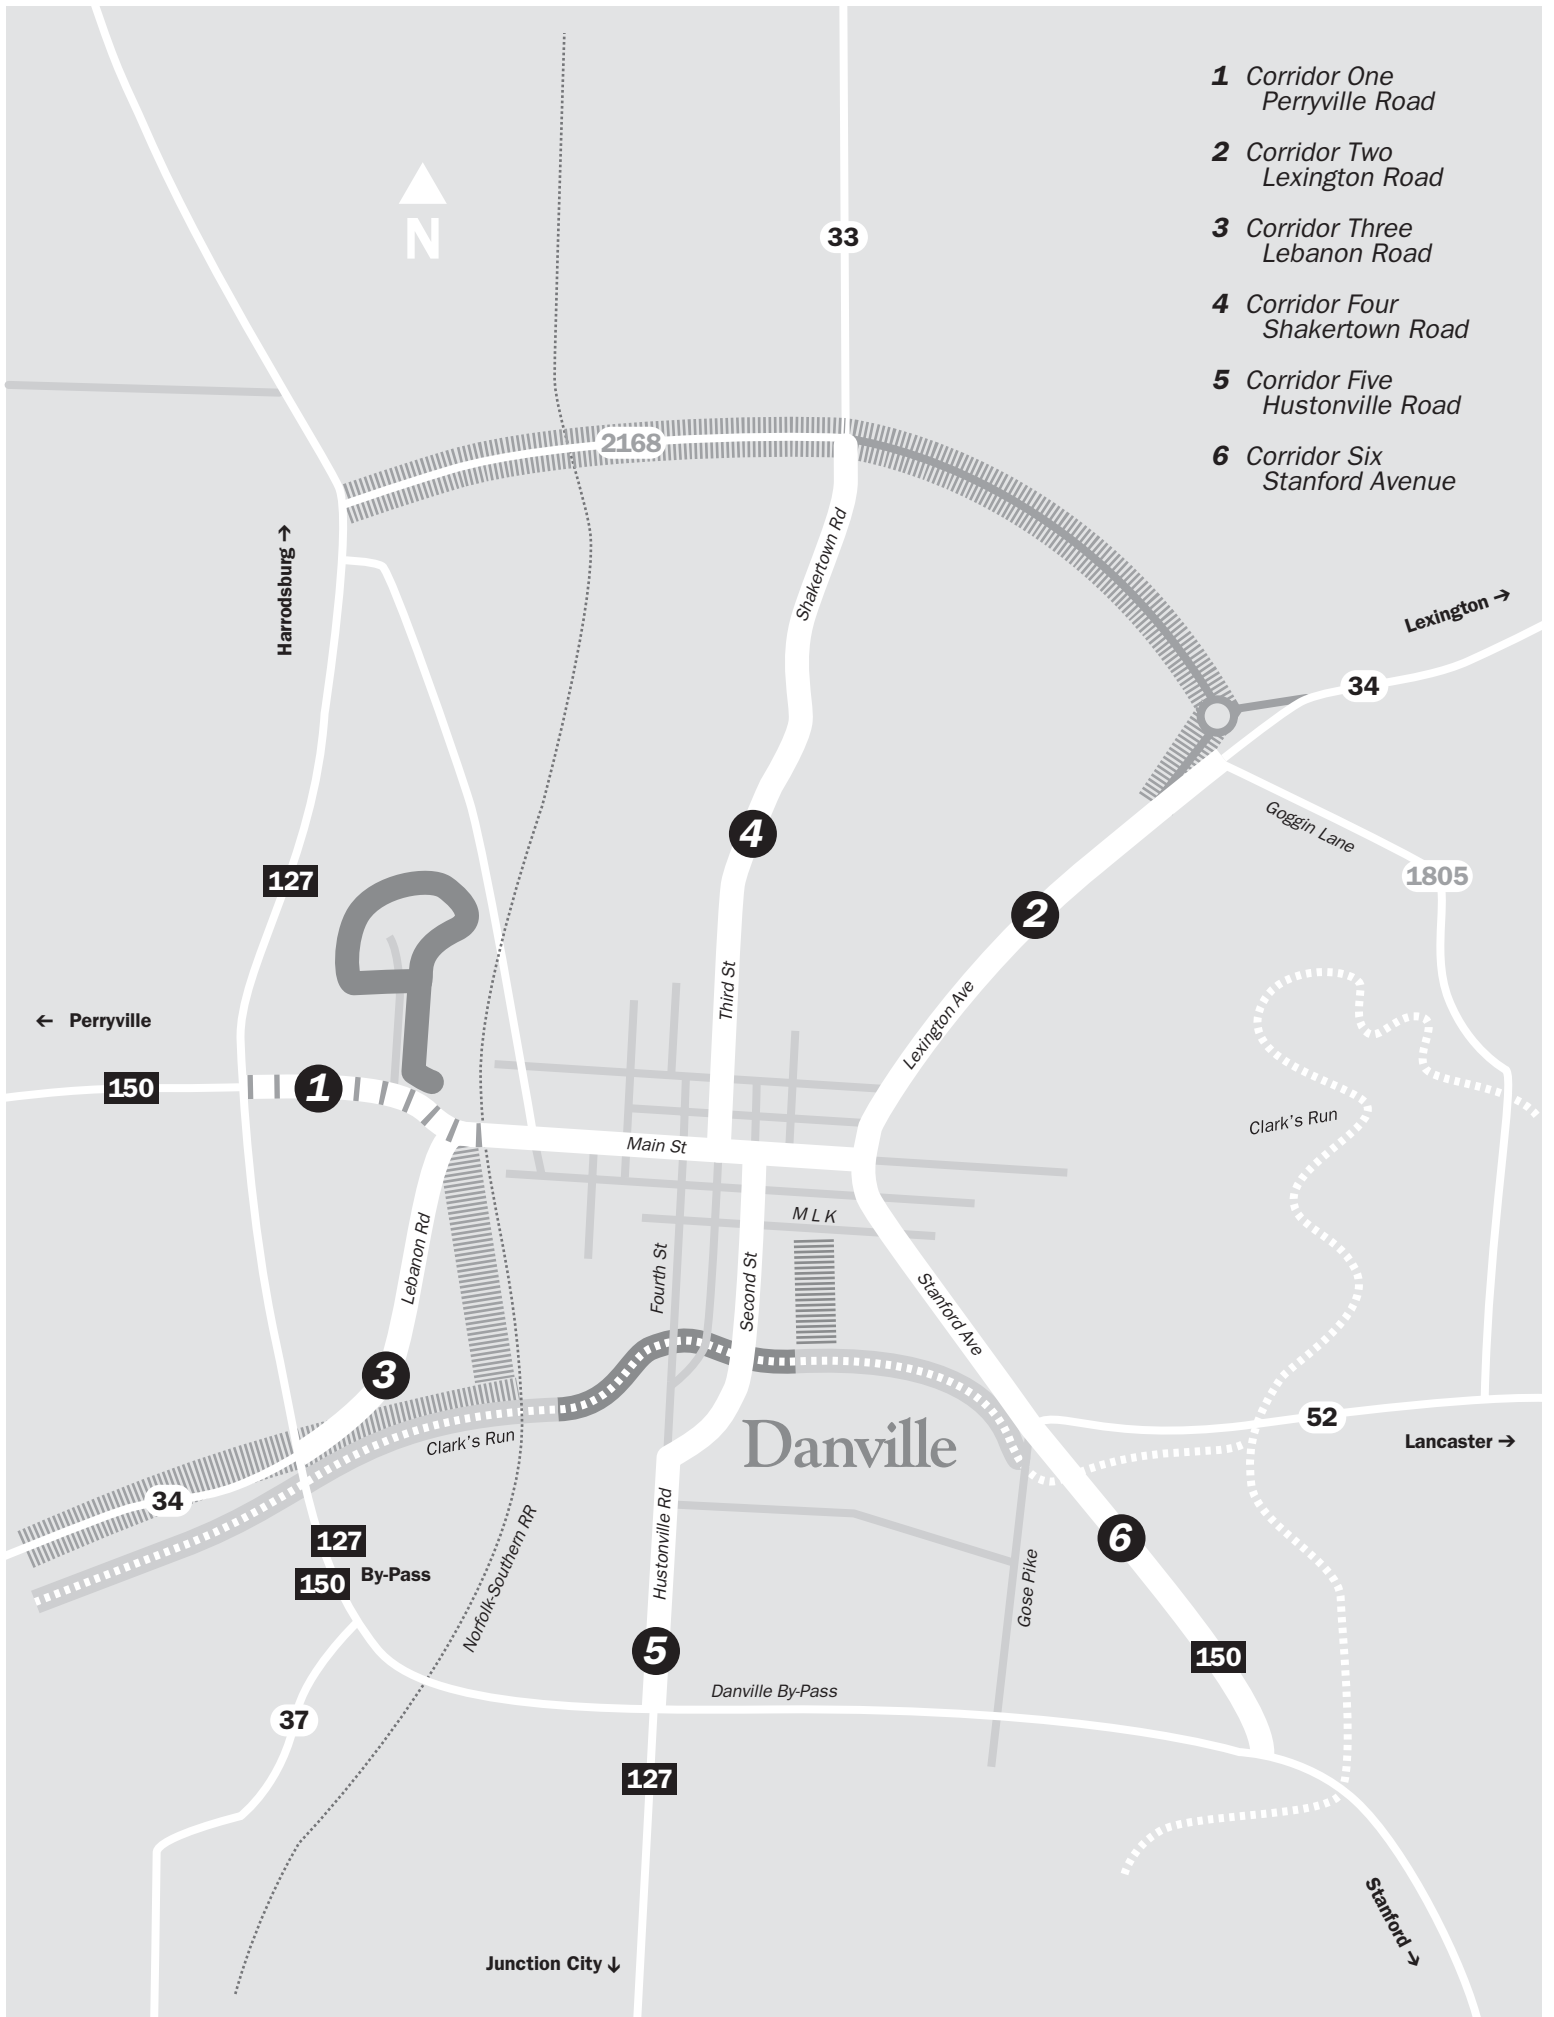

# Boyle County Kentucky

Perryville Battlefield  
State Historic Site

HERRINGTON  
LAKE

Danville  
By-Pass

State  
Bike Route:  
MIDLAND  
KENTUCKY  
TOUR

-  Paved and Brushed Shoulder
-  Separate Multi-Use Path

- 1** Corridor One  
Perryville Road
- 2** Corridor Two  
Lexington Road
- 3** Corridor Three  
Lebanon Road
- 4** Corridor Four  
Shakertown Road
- 5** Corridor Five  
Hustonville Road
- 6** Corridor Six  
Stanford Avenue

Danville

MLK

Junction City ↓

Stanford →

Lancaster →